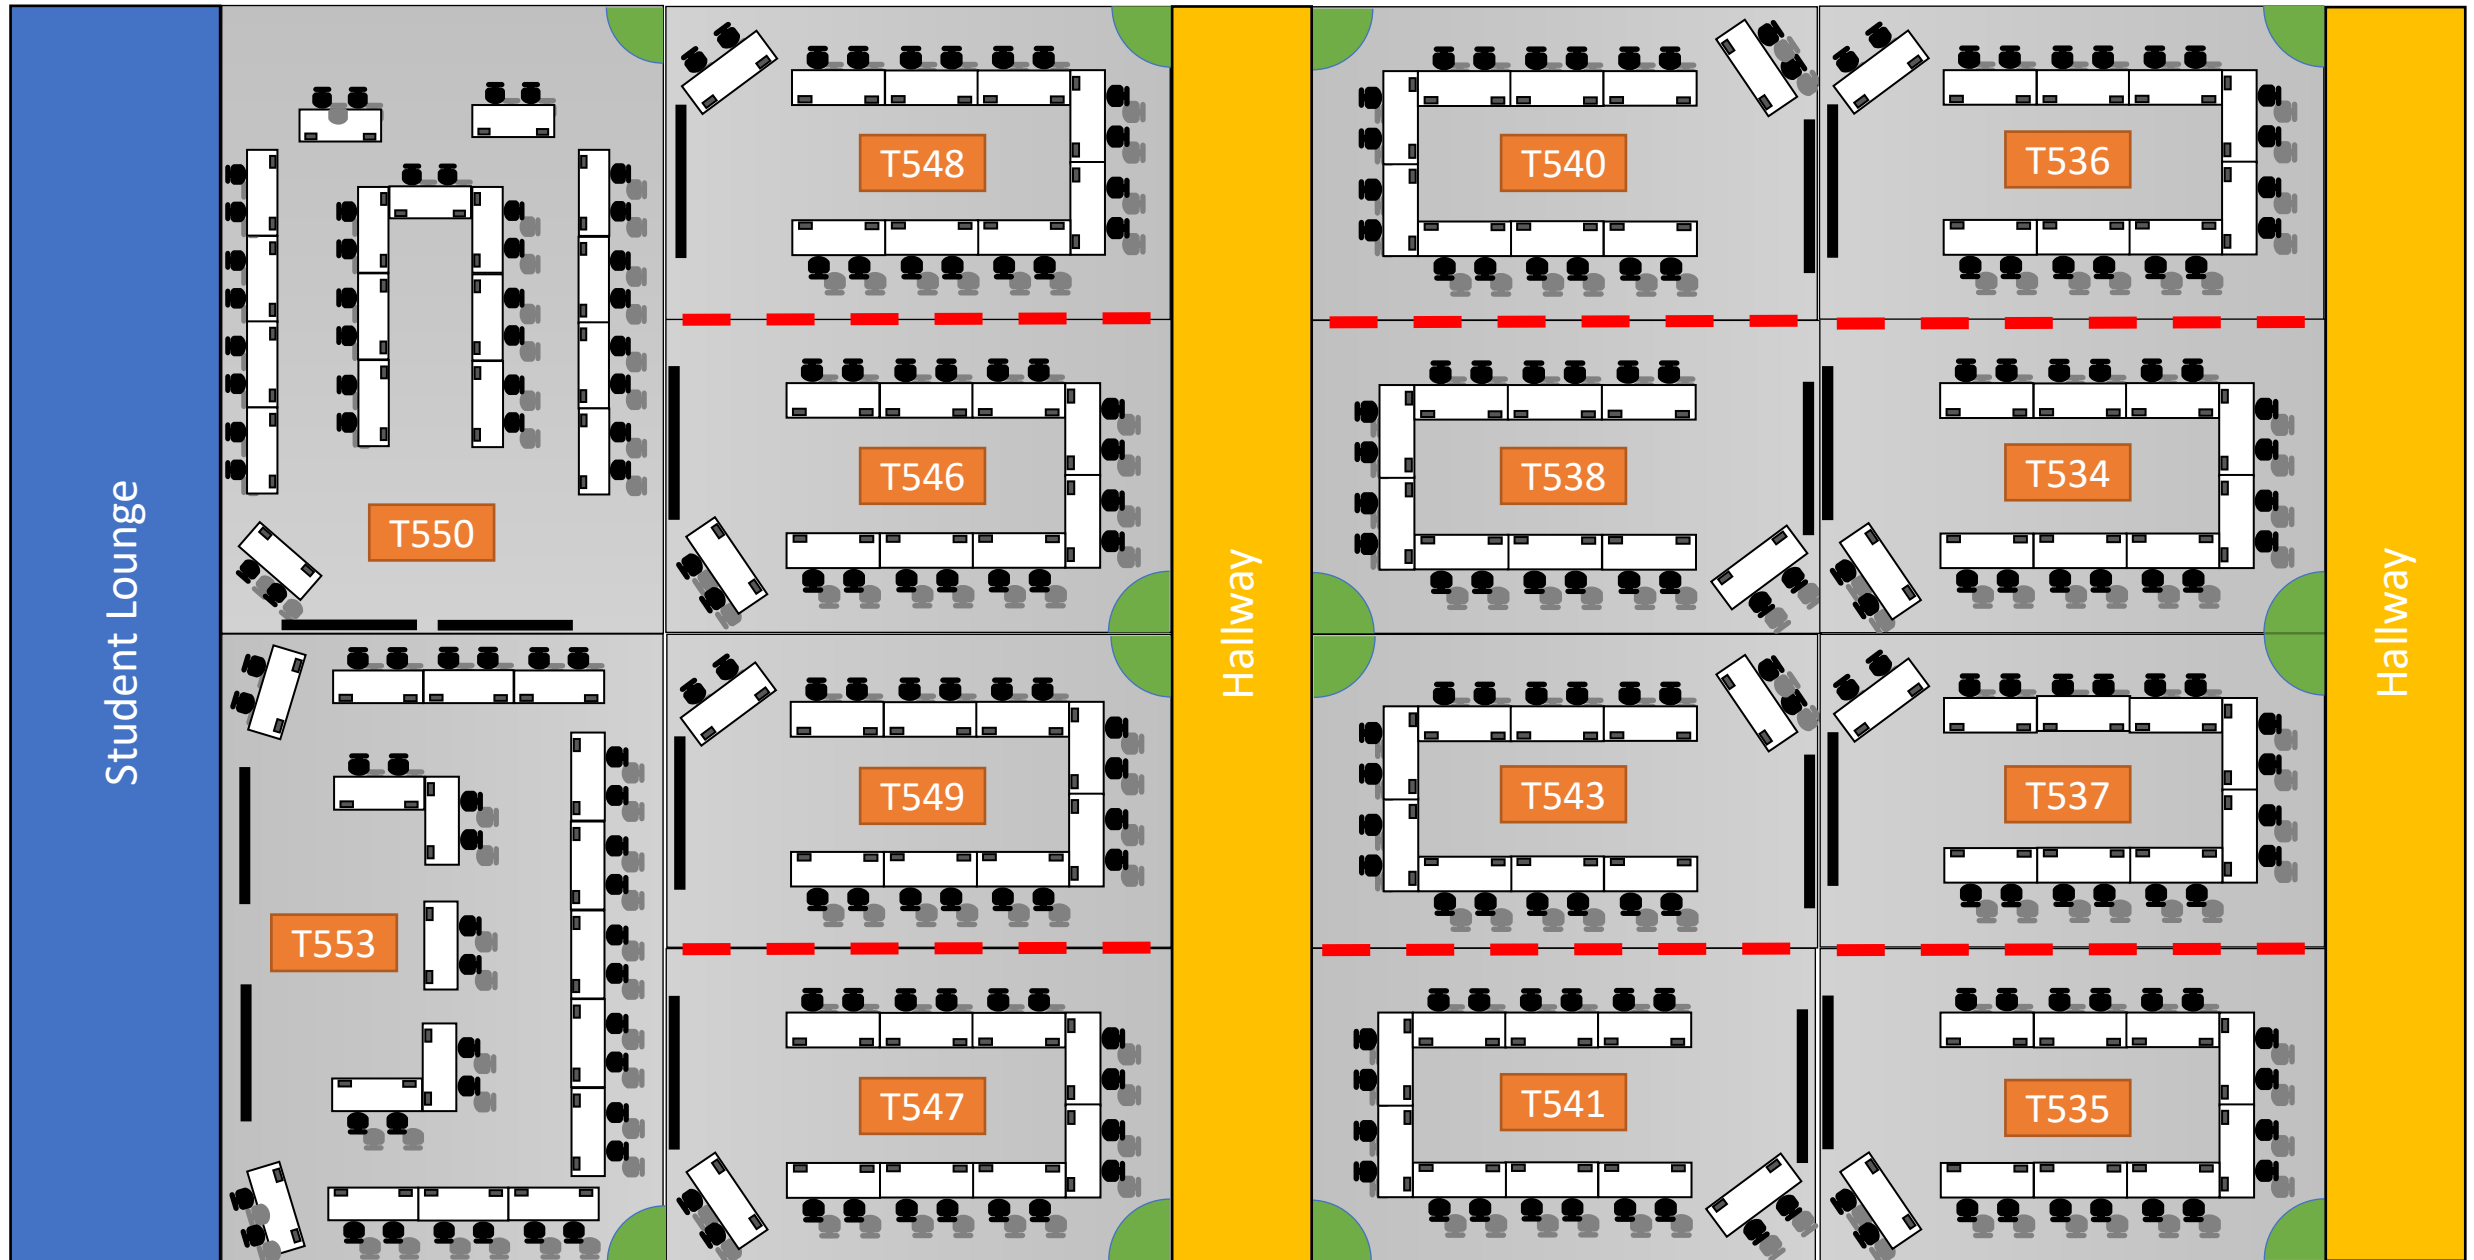

UW School of Medicine T-Wing Small Group Rooms

NE Pacific Street

Hallway