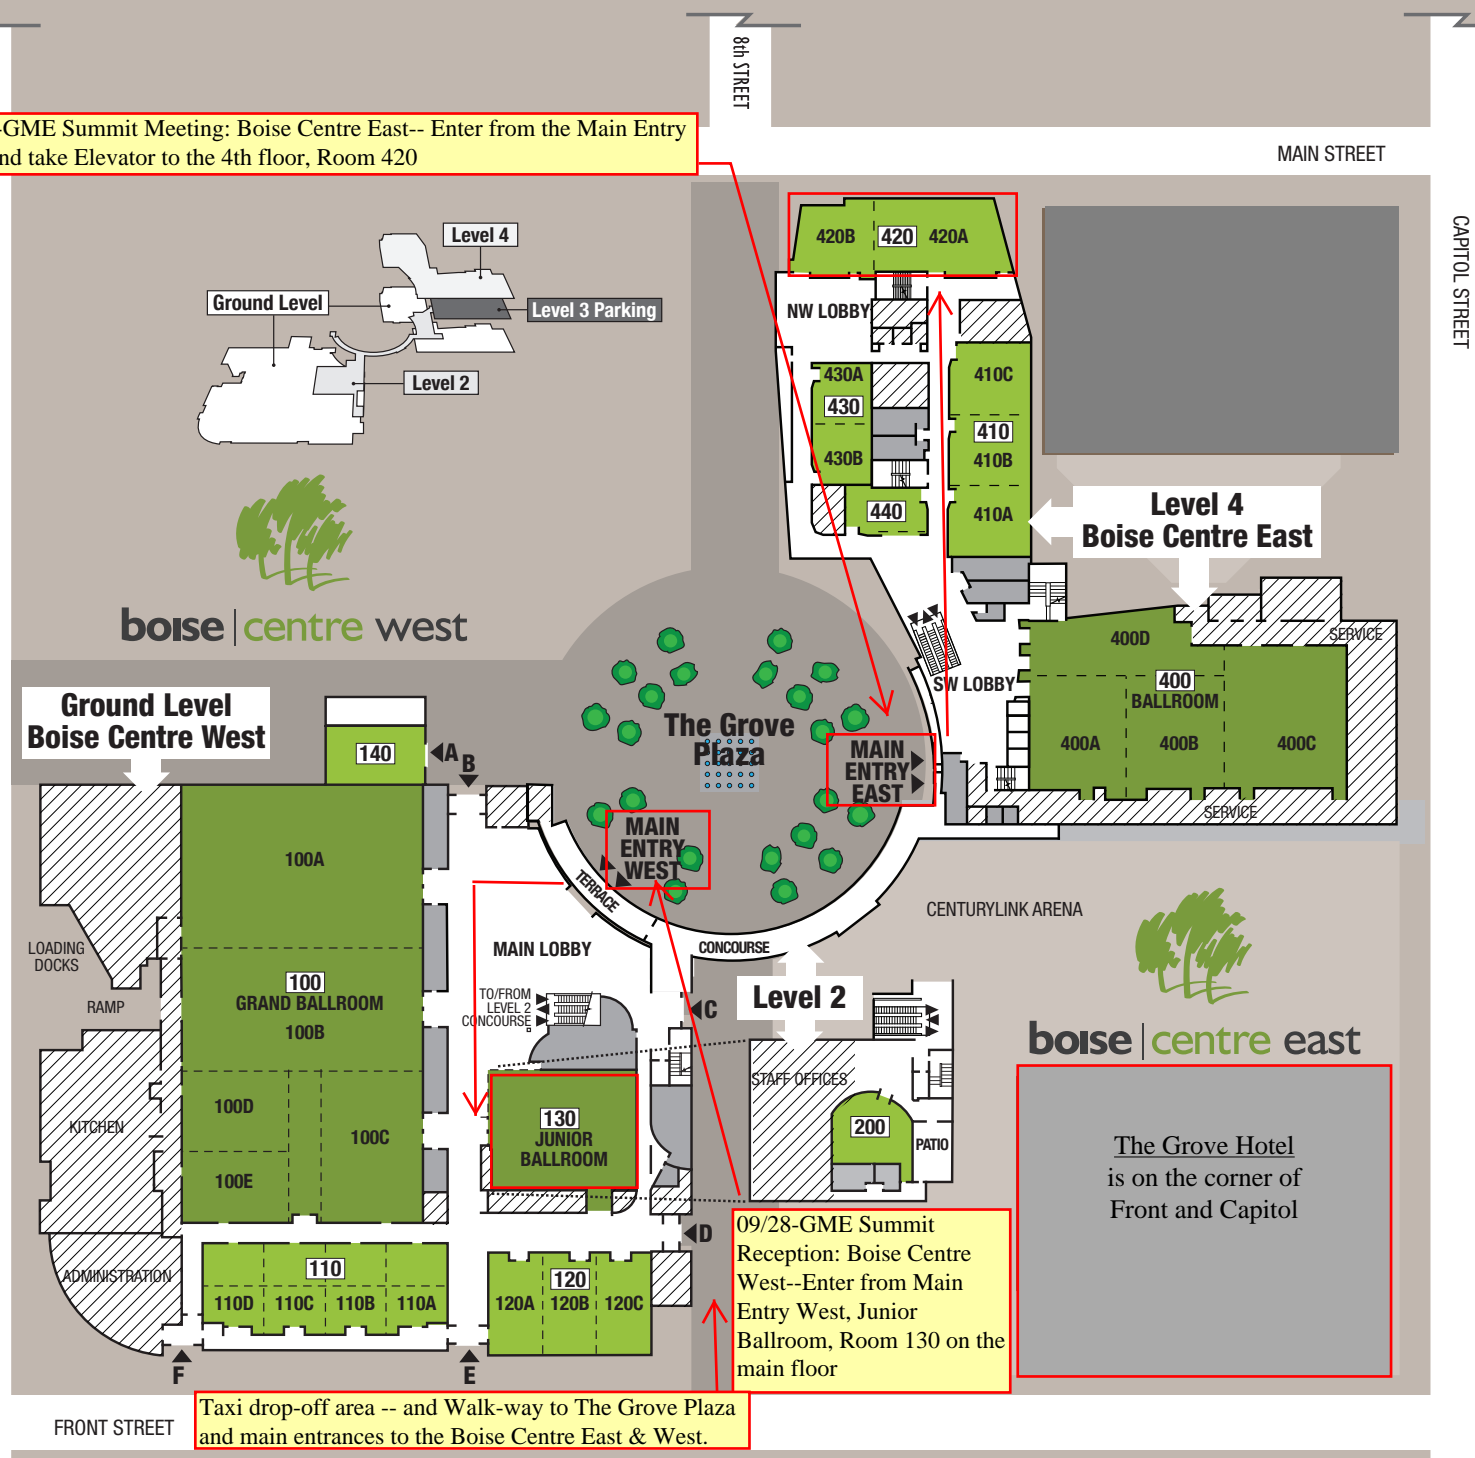

BOISE CENTRE FACILITY MAP

09/29-GME Summit Meeting: Boise Centre East-- Enter from the Main Entry East and take Elevator to the 4th floor, Room 420

Taxi drop-off area -- and Walk-way to The Grove Plaza and main entrances to the Boise Centre East & West.

The Grove Hotel is on the corner of Front and Capitol

09/28-GME Summit Reception: Boise Centre West--Enter from Main Entry West, Junior Ballroom, Room 130 on the main floor

- Directions from the Airport:**
1. Boise Centre is just seven minutes from the airport.
 2. Upon exiting the airport, proceed straight through the intersection and continue traveling north on Vista Avenue for approximately 2 miles.
 3. Continue traveling past the historic Boise Train Depot (on the left), and Vista Avenue turns into Capitol Boulevard.
 4. In approximately one mile, turn left onto Front Street. Boise Centre is on the right, just past The Grove Hotel.
 5. Taxi's can drop you off here, there is a walk-way between the two buildings where you can walk to the center of The Grove Plaza to enter the main entrances of Boise Centre East & West.