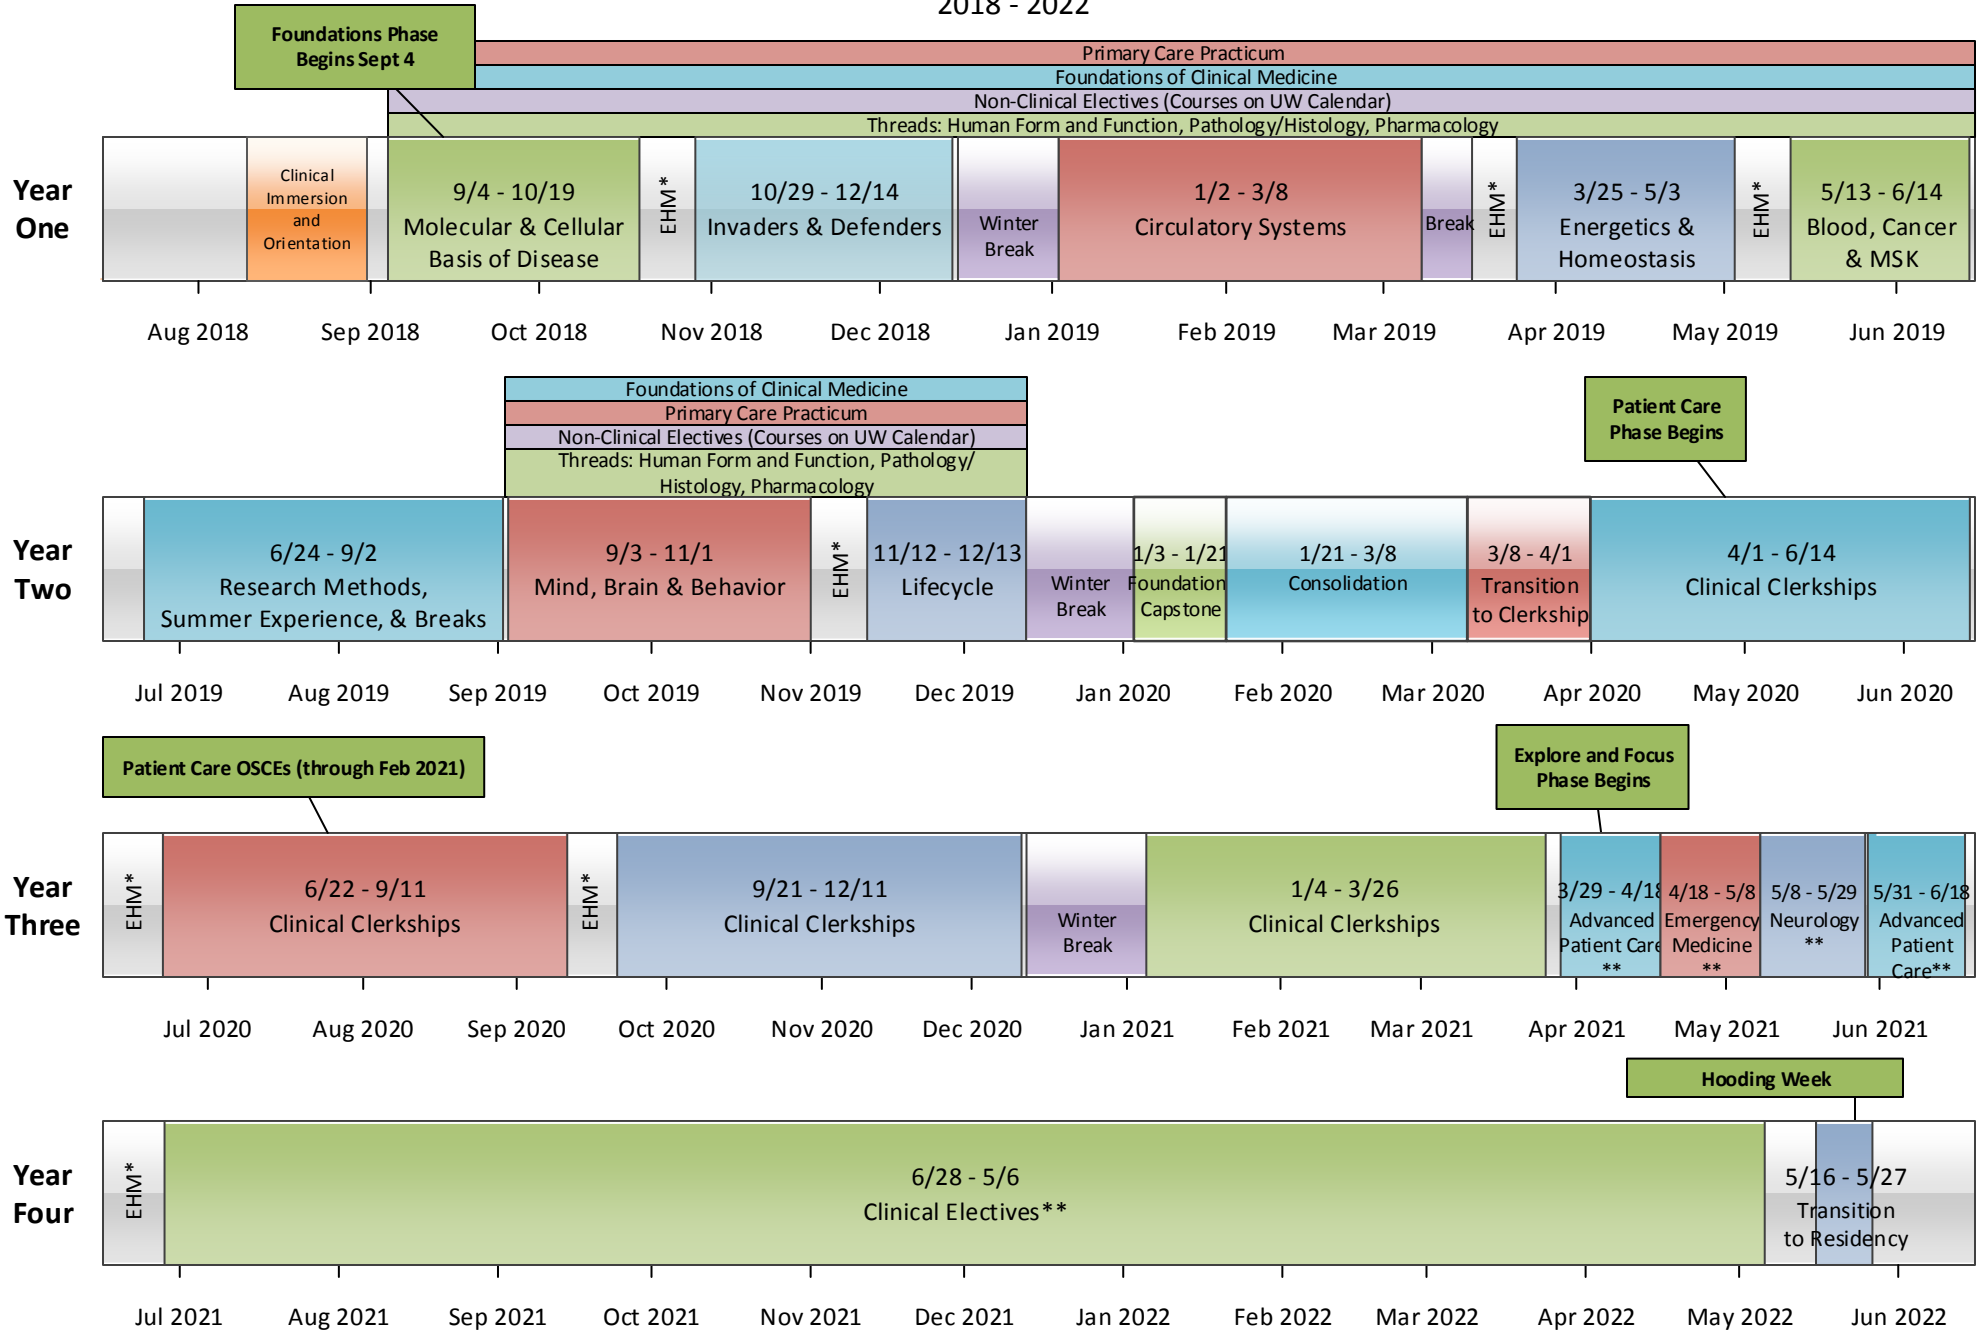

University of Washington School Of Medicine Curricular Map 2018 - 2022

*EHM stands for Ecology of Health & Medicine, which is required course content for all four years.

**The order of the blocks are interchangeable with the exception of Ecology of Health & Medicine and Transition to Residency.